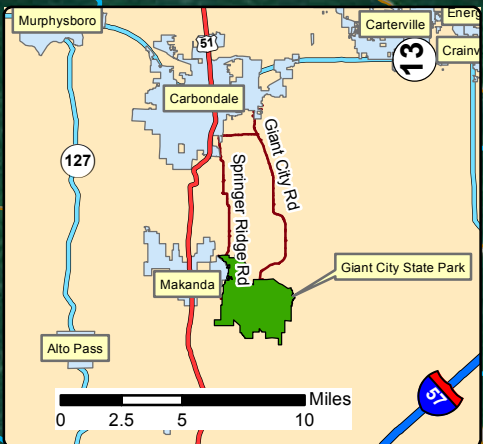

- Legend**
- Lodge and Cabins
 - Visitor Center
 - RV Campgrounds
 - Trailhead (hiking trails)
 - Picnic Shelter
 - Horse Facilities
 - Maintenance Area
 - River to River Trail
 - Horse Trail
 - Roads
 - ponds
 - Stream

Source: Esri, DigitalGlobe, GeoEye, Earthstar Geographics, CNES/Airbus DS, USDA, USGS, AEX, Getmapping, Aerogrid, IGN, IGP, swisstopo, and the GIS User Community

Giant City State Park

Makanda, Illinois

Visitor Map